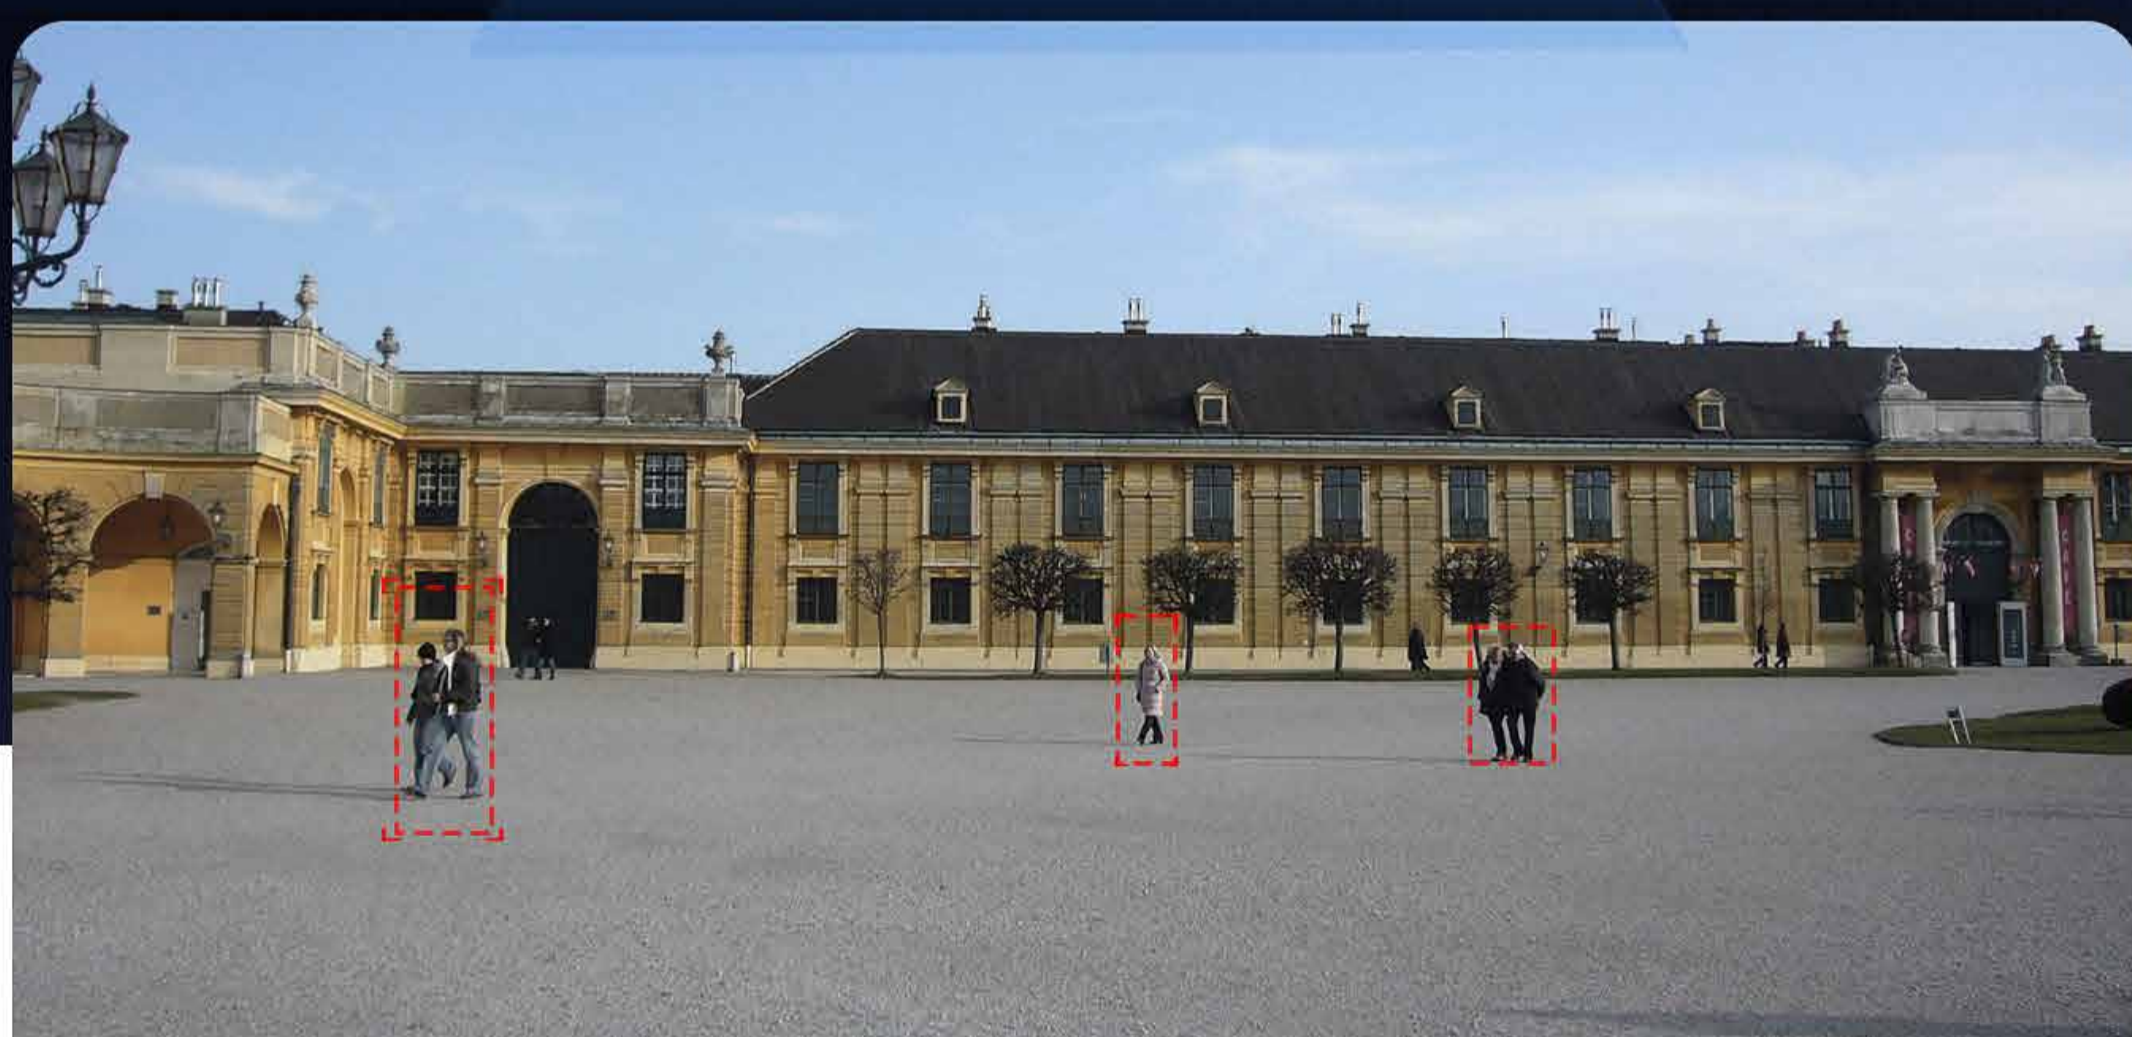

Cruise Detection

Starlight Night Vision

360° Viewing angle

Smart Security here, there, everywhere

By deploying global video transmission servers, our cameras allow you to monitor every corner of the property when you access your mobile phone anywhere in the world, and protect your home intelligently and safely.

Dual-Cameras, Dual-View

Double cameras can view and control two displays at same time, Wide-angle camera is for global monitoring, the PTZ camera is for details monitoring.

Up & Down

Global & Details

Left & Right