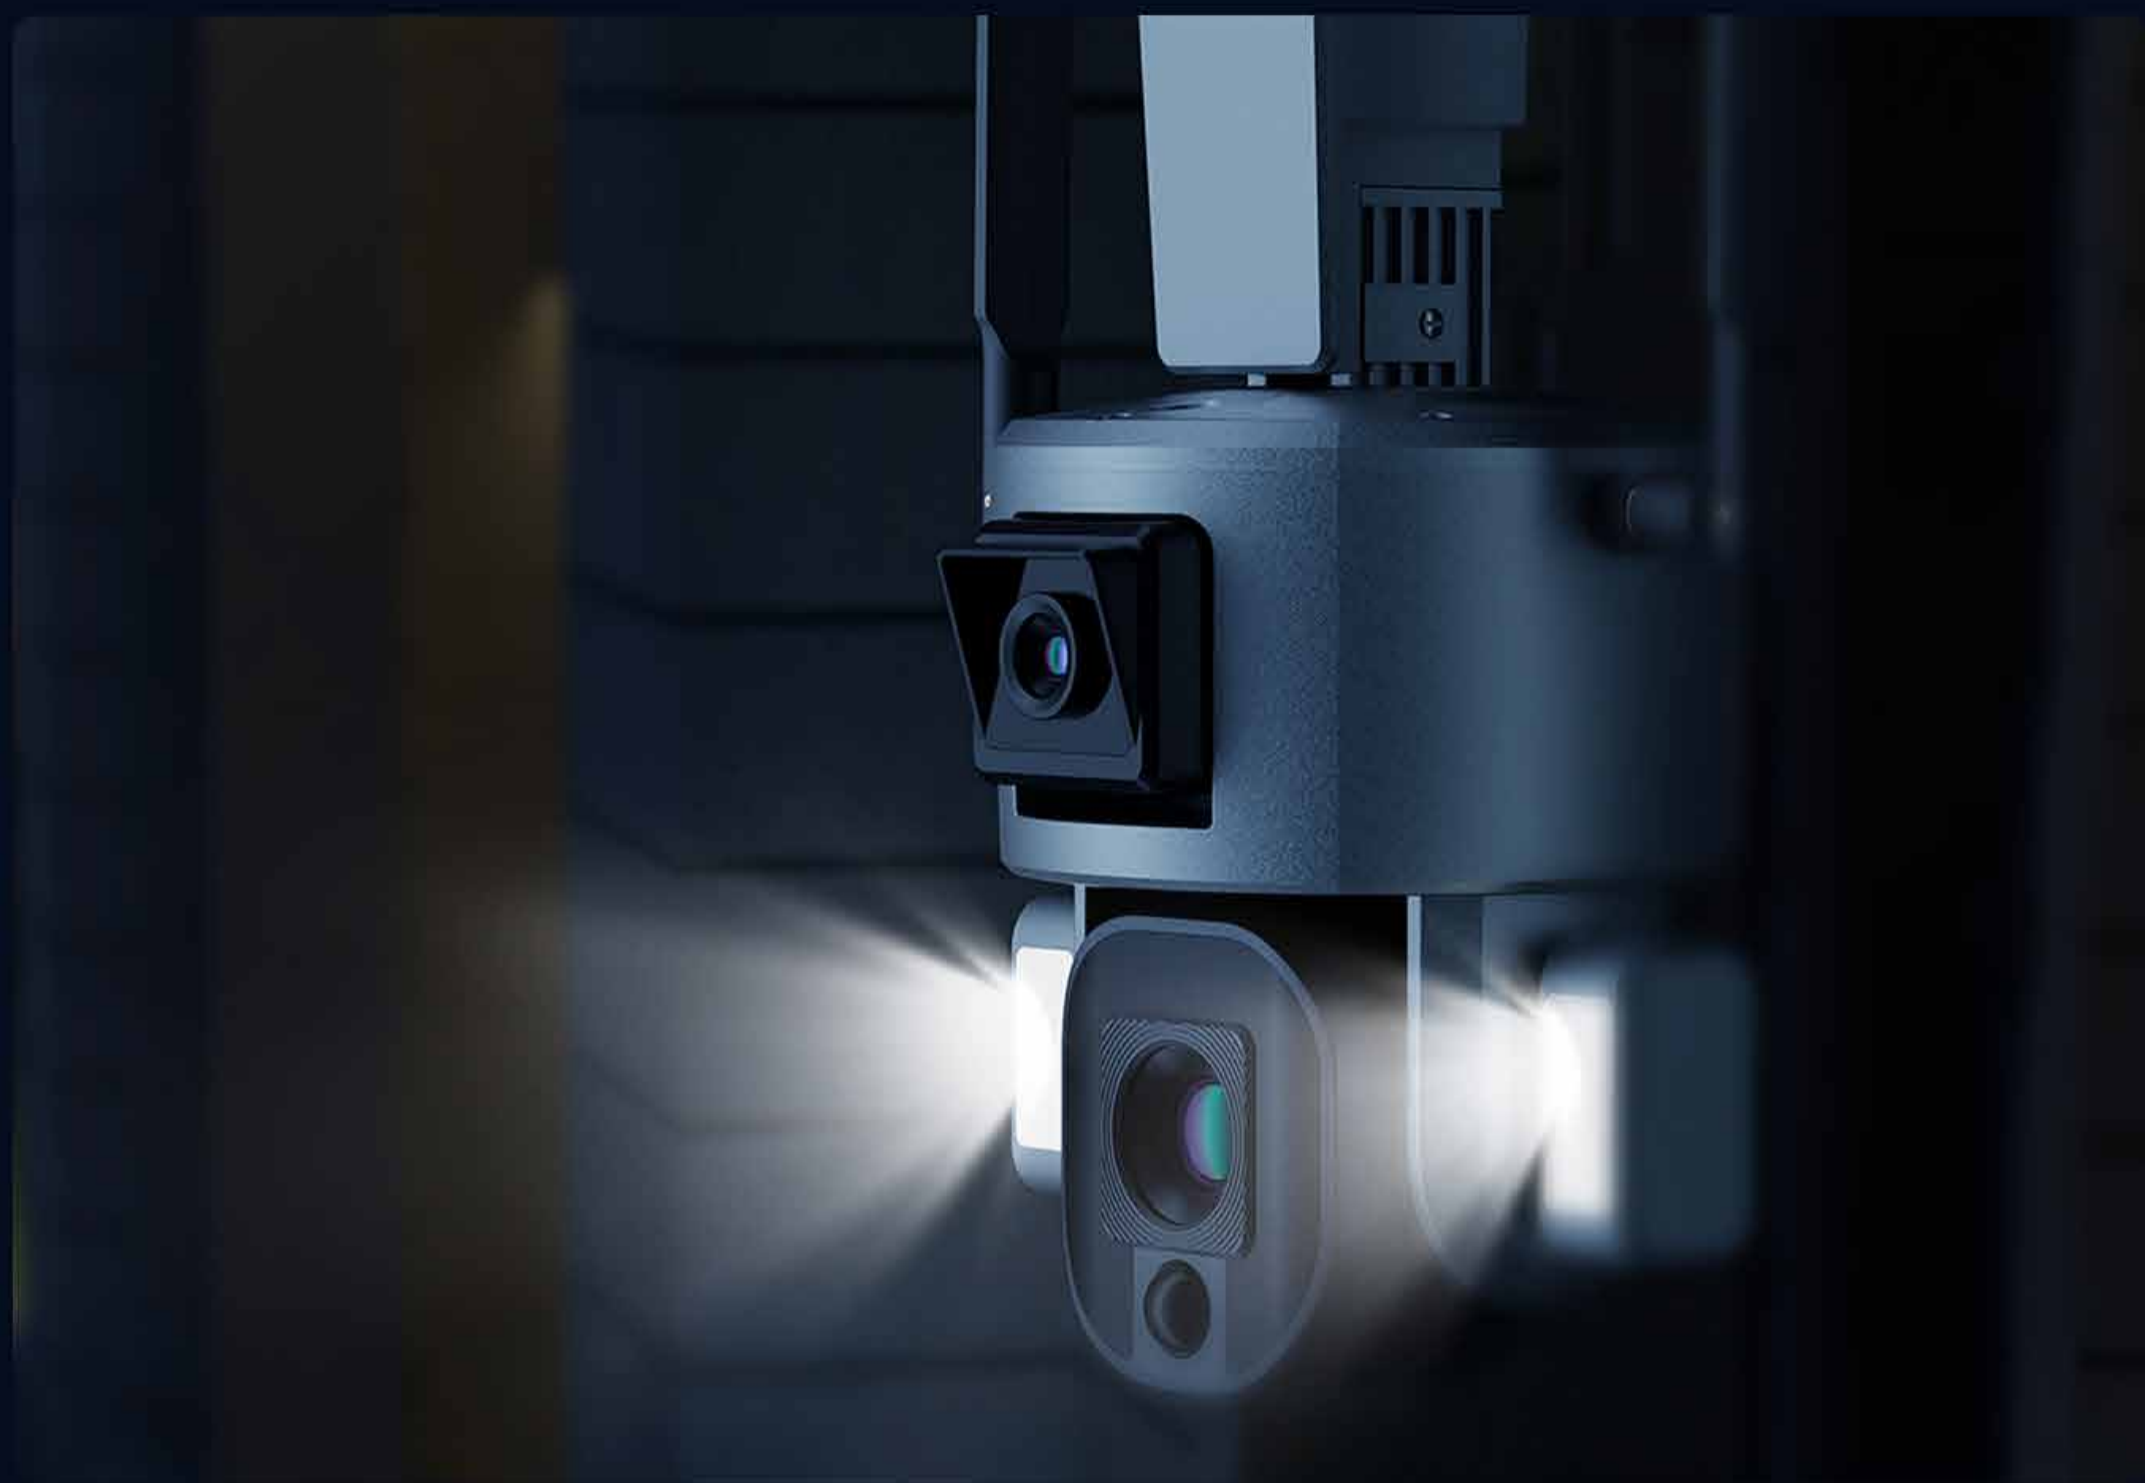

Dual Lights Night Vision

The built-in IR LEDs and spotlights allow you to clearly see objects in color at night, spotlights alarm to deter intruders.

Spotlight Function