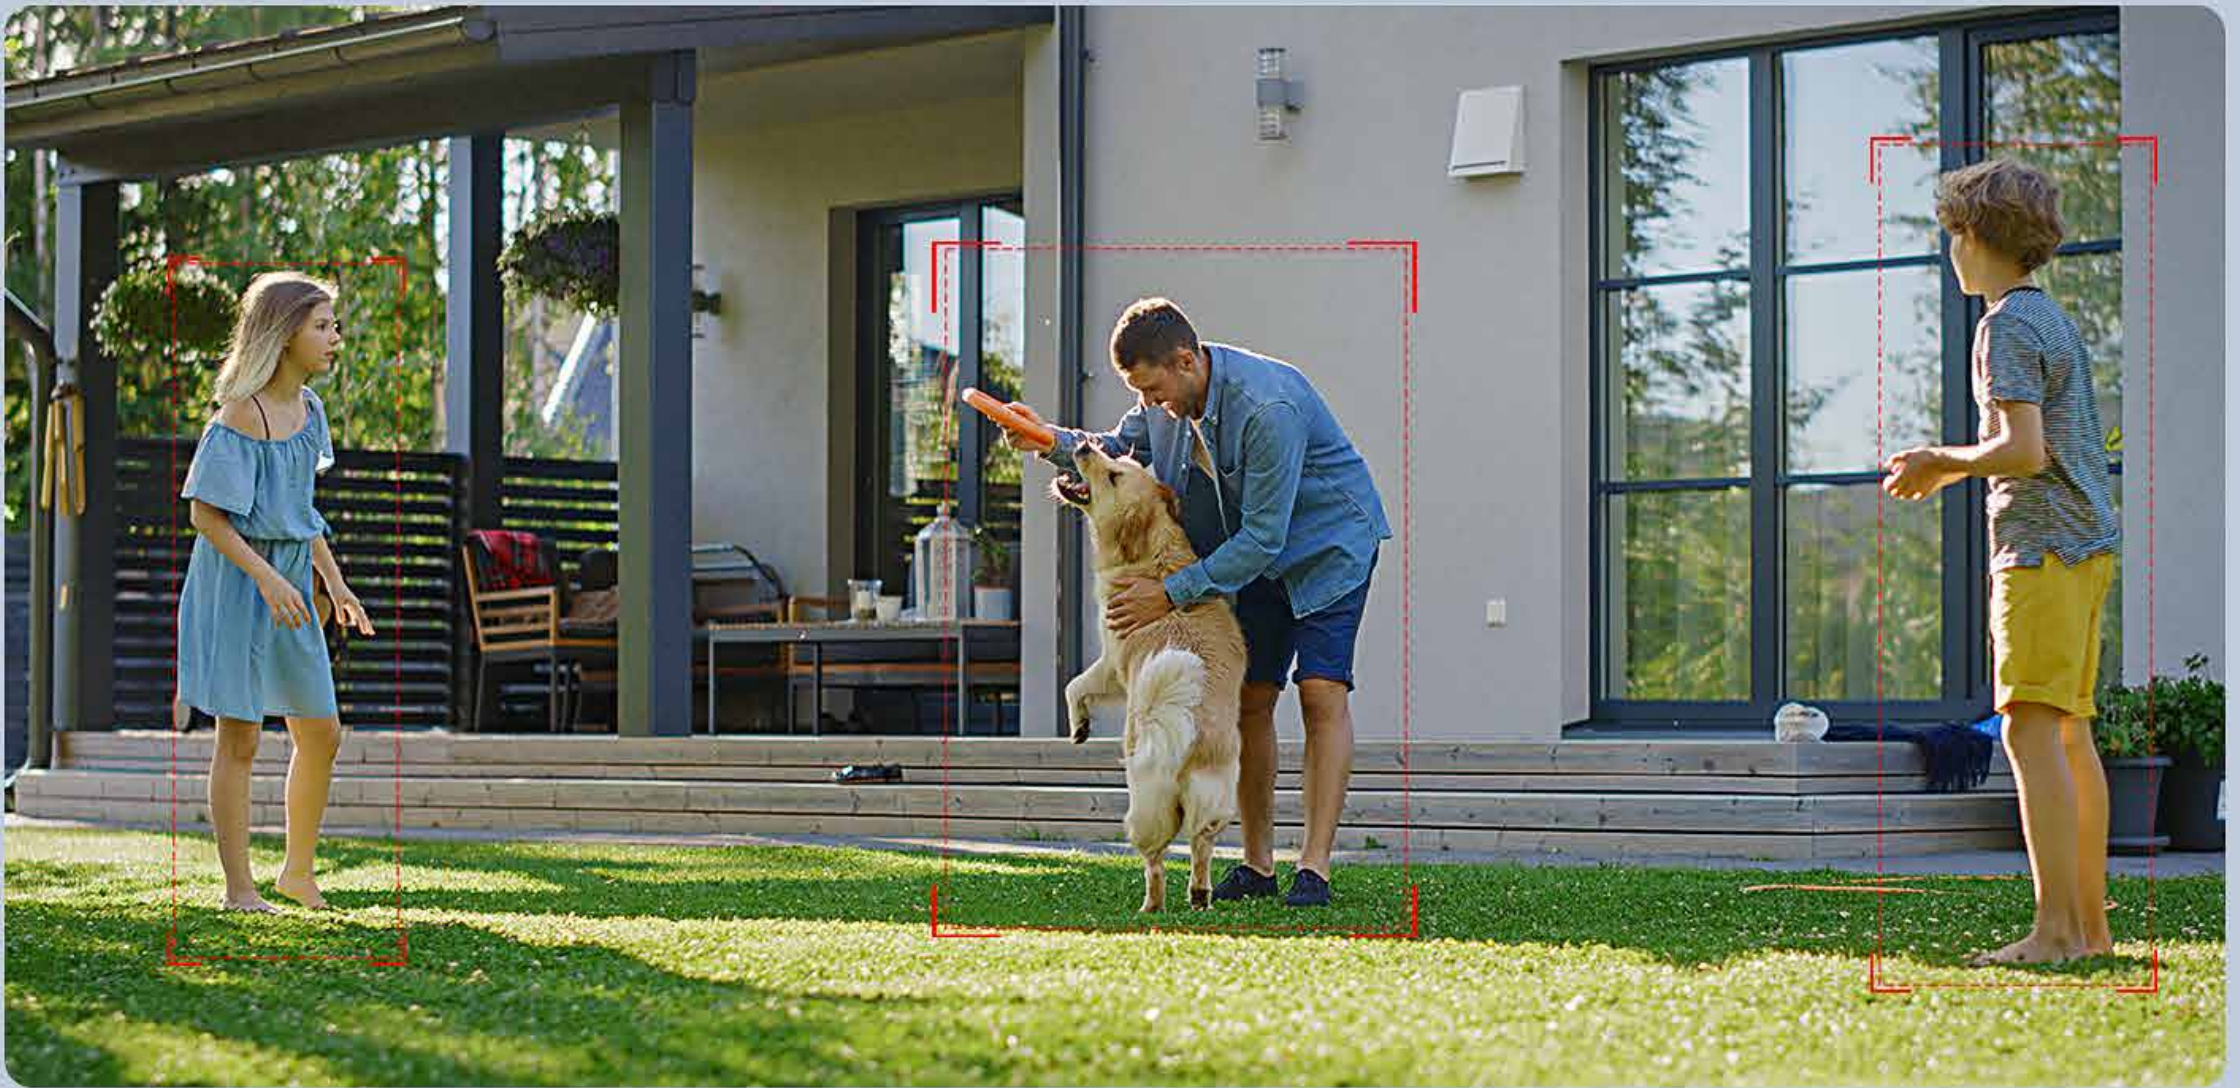

4X/10X Optical Zoom

Clear video recording both near and far positions

4X/10X Optical Zoom, monitoring far and near details. High resolution lens combined with telephoto lens, which can achieve 4–16mm zoom, it is suitable for residential, parking, supermarket and other scenes, taking into global monitoring and key area details.

4G Version

Wireless, Worry Less
It's 4G Ready & Battery Powered!

No Network

No Power

Smart AI Intelligently Identify And Filter Out Invalid Motion Alerts

The camera analyzes the shapes of people, pets, car and vehicles thus sending you more accurate and meaningful alerts in real time sparing yourself the unnecessary alarms.

Human Tracking

Intelligent AI algorithm enables the camera to monitor all details

When the smart tracking mode is turned on, The shooting screen can be automatically tracked

Two-Way Audio

Built-in mic & speaker to listen in and talk back in real time