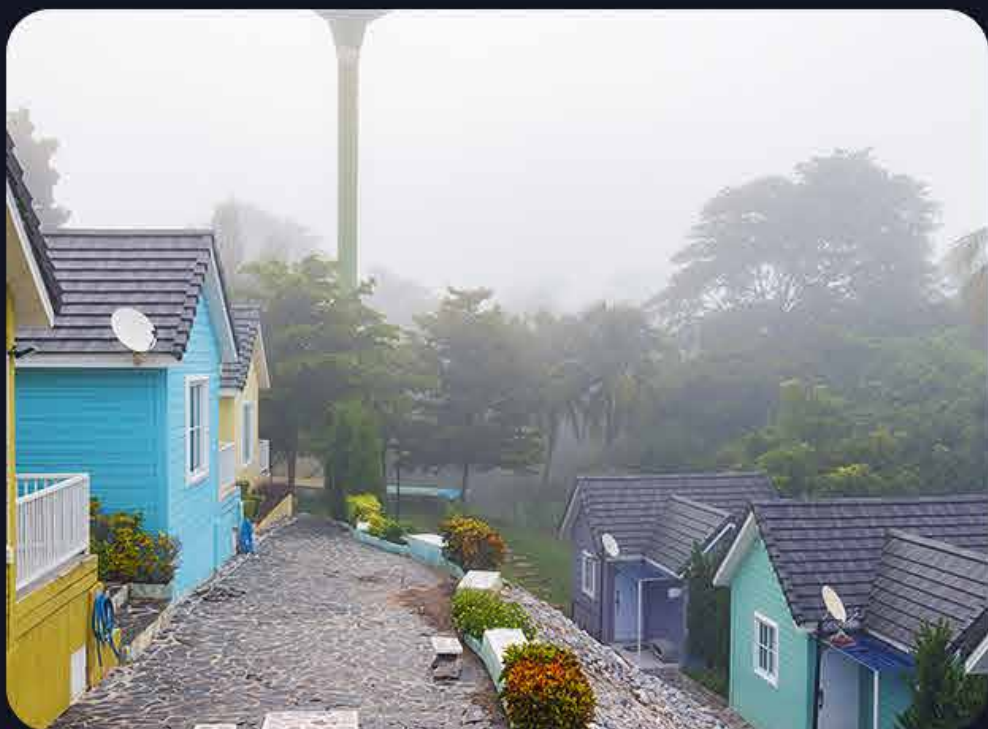

Insufficient Sunshine Work as Usual

In fog/rain/snow weather the camera can work as usual with battery power.

Foggy Days