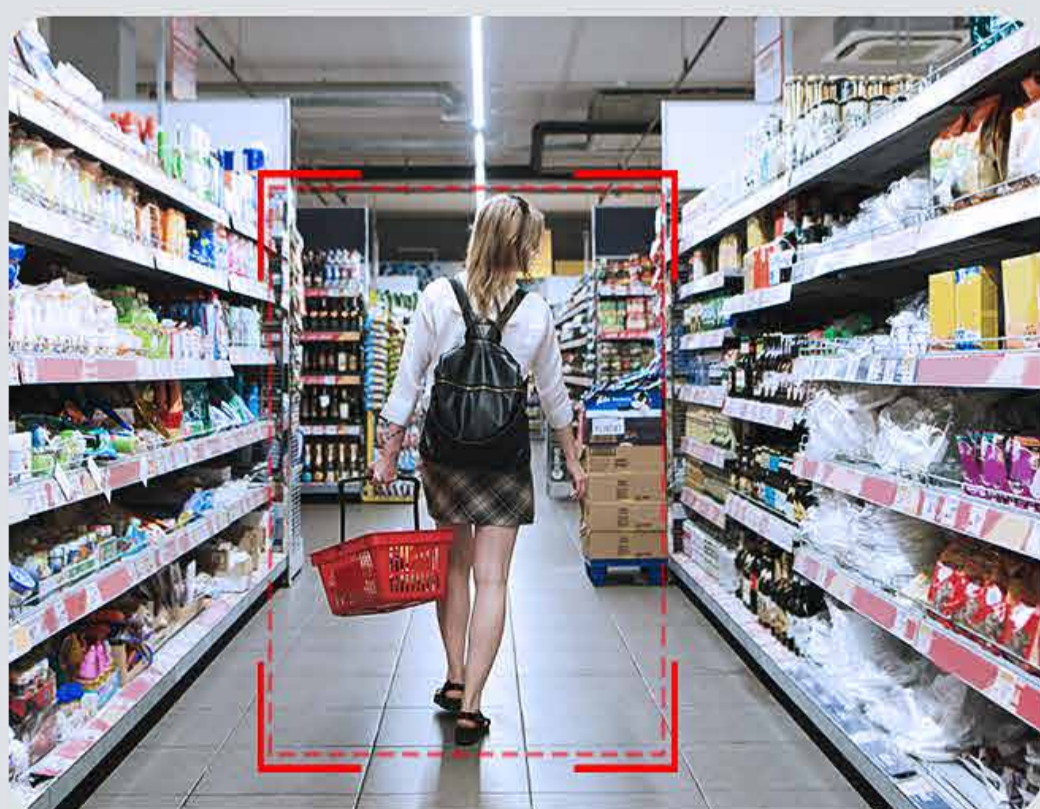

4X/10X Optical Zoom

Clear video recording both near and far positions

4X/10X Optical Zoom, monitoring far and near details. High resolution lens combined with telephoto lens, which can achieve 4–16mm zoom, it is suitable for residential, parking, supermarket and other scenes, taking into global monitoring and key area details.