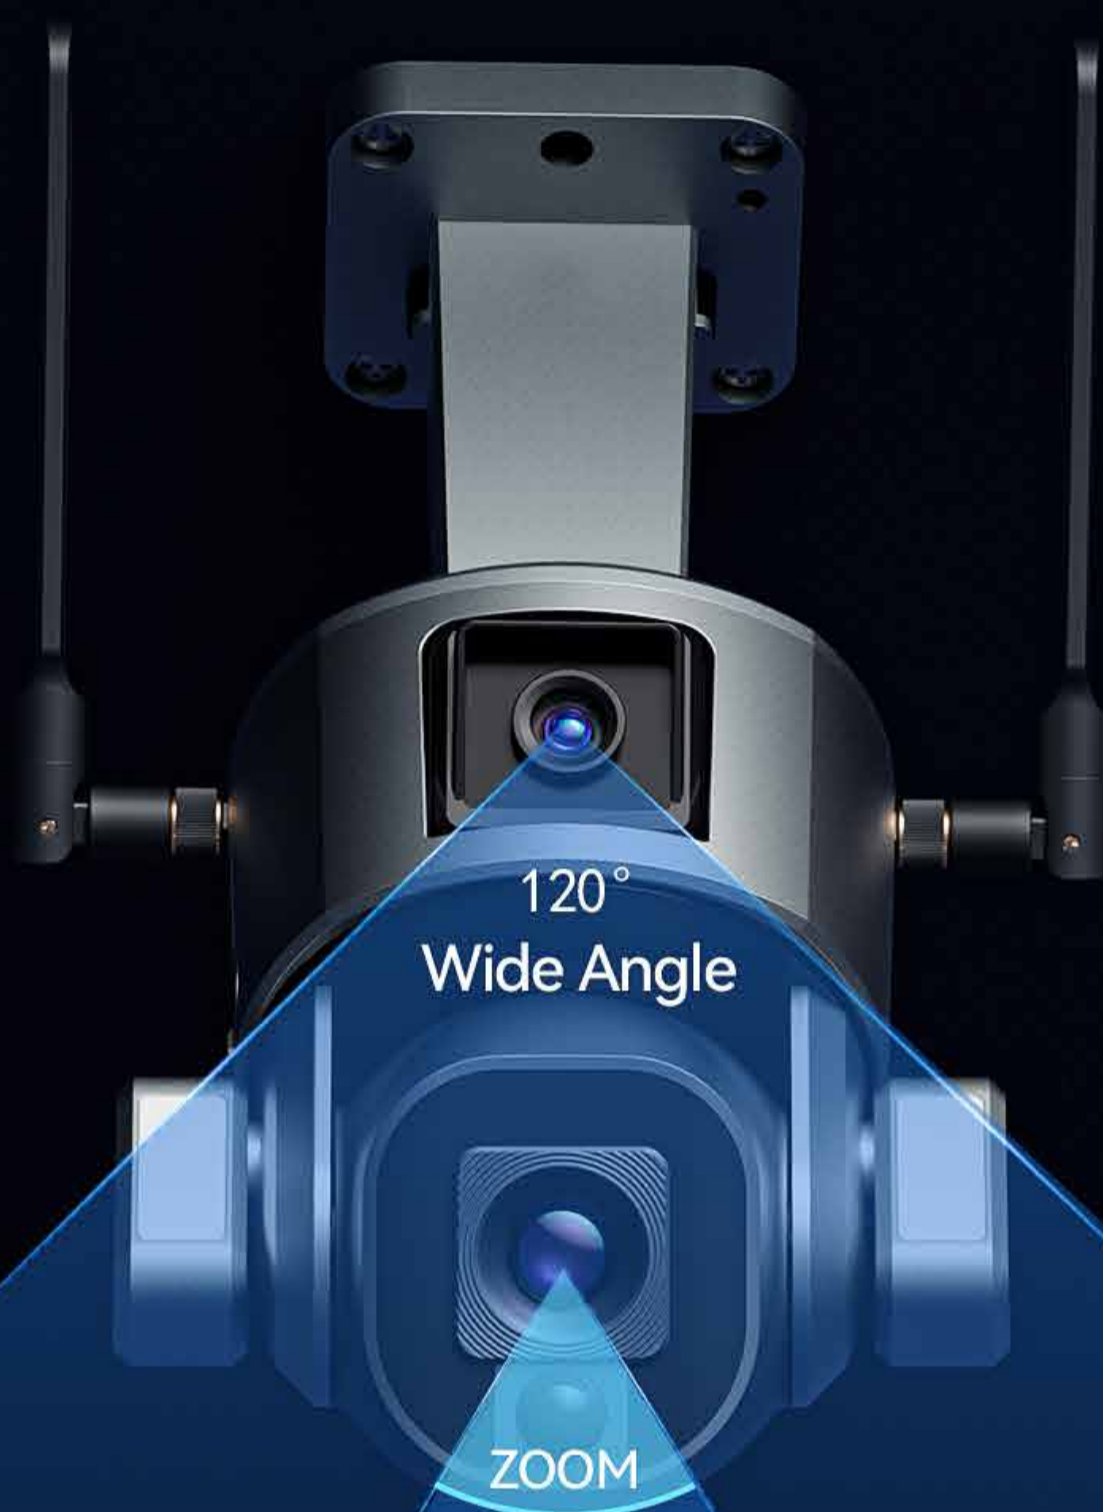

PARAMETERS

Model	Y5
Resolution	4MP+4MP Dual HD CMOS sensors
IR Distance	5-40M
White Light	can light up an area of 50 square meters
Wide-angle Lens	2.5mm/120° wide-angle lens (Manually adjust Pan180°/Tilt15°)
PTZ Lens	6mm lens/2.8-12mm 4X Optical zoom/5-50mm 10X Optical zoom optional
PTZ Spec	Pan:355°/Tilt:90°, 30°/S
On-board Storage	Support max128G
Cloud Storage	Support Max 30 days storage
Intelligent Analysis	2TOPS, support human, animal and vehicle identification
Audio Input	Built-in 38db microphone
Audio Output	8Ω3W
Recording Mode	All day recording, alarm recording
Video Compression	H.265
WIFI Module	4G version: LTD FDD WCDMA (The frequency bands refers to the parameters of each version) WIFI vesion: 2.4GHz 802.11b/g/n Wireless network
System Configuration	Software version IOS 7.1, Android 4.0 and above
Material	Plastic with metallic paint
Battery	20000mah(21700-5000mah*4PCS)
Solar Panel	6W ETFE
Working Temperature	-15°-55°
Power Adapter	5V2A
Weight&Dimesion	Camera: 280*175*175mm(L*W*H) / 1100G Package: 300*260*180mm(L*W*H) G.W: 1800G/N.W: 1500G

Cruise Detection

Starlight Night Vision

360° Viewing angle

Smart Security here, there, everywhere

By deploying global video transmission servers, our cameras allow you to monitor every corner of the property when you access your mobile phone anywhere in the world, and protect your home intelligently and safely.

100% Wire-Free, Place it Anywhere

5w solar panel with built-in 20000mAH rechargeable batteries to ensure the perpetual working for camera.

Dual Linkage, Intelligent Analysis

The wide-angle camera analyzes and positioning
The PTZ camera will automatically track and zoom

Dual-Cameras, Dual-View

Double cameras can view and control two displays at same time, Wide-angle camera is for global monitoring, the PTZ camera is for details monitoring.

Up & Down

Global & Details

Left & Right