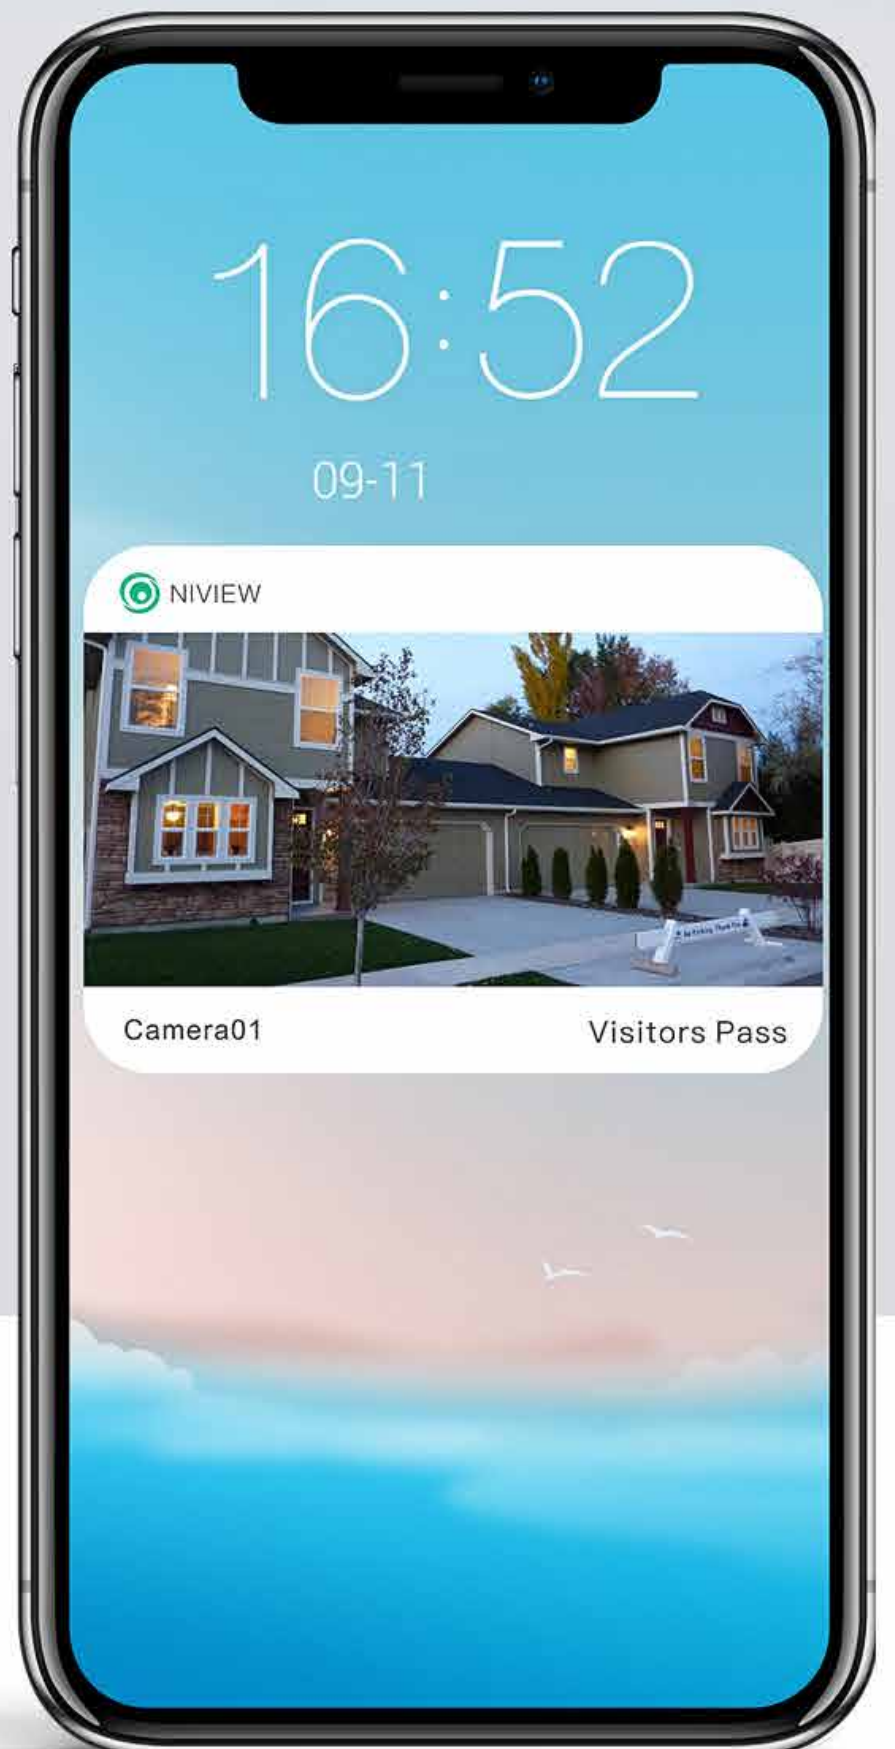

Spotlight Function

Black and White Night vision

Starlight Night Vision

Infrared LEDs Function

High-precision PIR Sensor Quick and Precise Triggering

When a moving object passes by it can be triggered to take the photo and video in 0.25 seconds and push it to the APP.

4X/10X Optical Zoom

Clear video recording both near and far positions

4X/10X Optical Zoom, monitoring far and near details. High resolution lens combined with telephoto lens, which can achieve 4–16mm zoom, it is suitable for residential, parking, supermarket and other scenes, taking into global monitoring and key area details.