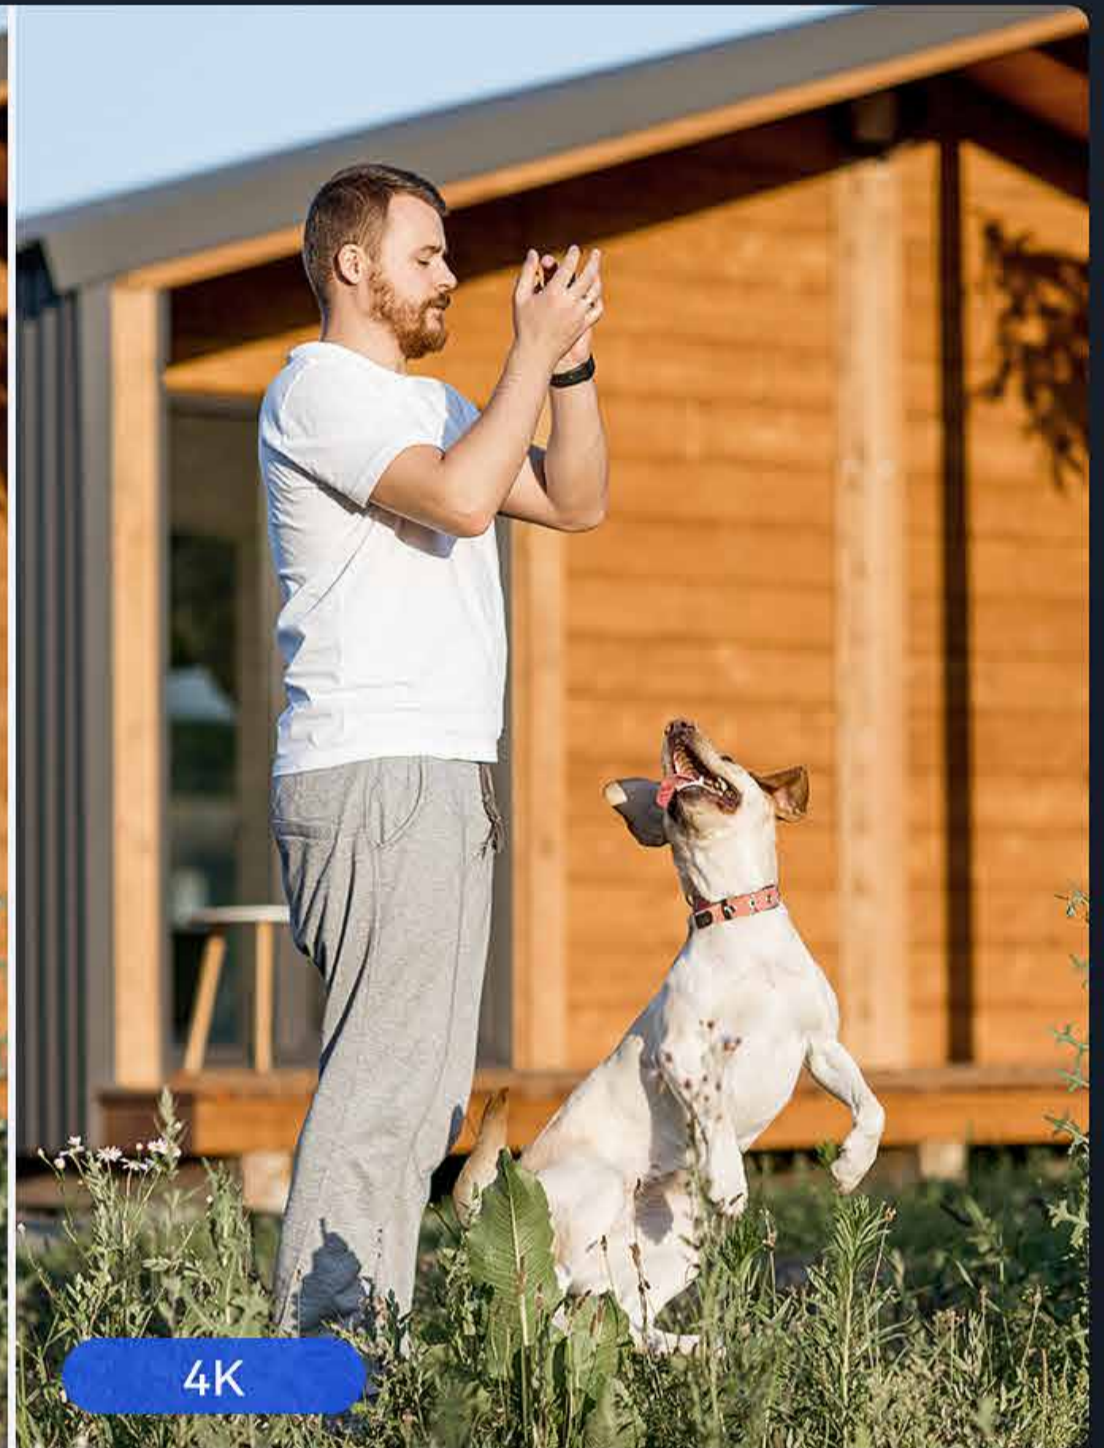

4K Super HD Image Quality

Check what's happened with details captured

HD PICTURE