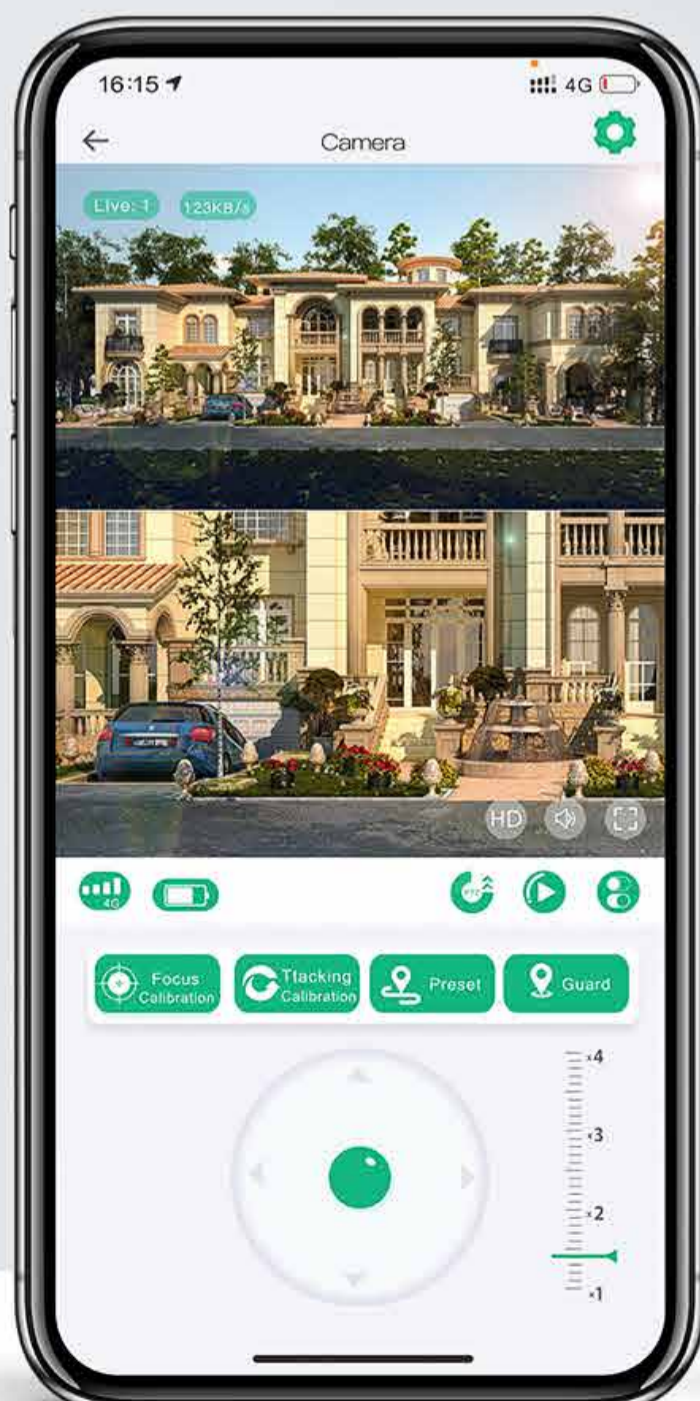

Cruise Detection

Starlight Night Vision

360° Viewing angle

Smart Security here, there, everywhere

By deploying global video transmission servers, our cameras allow you to monitor every corner of the property when you access your mobile phone anywhere in the world, and protect your home intelligently and safely.

100% Wire-Free, Place it Anywhere

5w solar panel with built-in 20000mAH rechargeable batteries to ensure the perpetual working for camera.

Dual Linkage, Intelligent Analysis

The wide-angle camera analyzes and positioning
The PTZ camera will automatically track and zoom

Dual-Cameras, Dual-View

Double cameras can view and control two displays at same time, Wide-angle camera is for global monitoring, the PTZ camera is for details monitoring.

Up & Down

Global & Details

Left & Right

4X/10X Optical Zoom

Clear video recording both near and far positions

4X/10X Optical Zoom, monitoring far and near details. High resolution lens combined with telephoto lens, which can achieve 4–16mm zoom, it is suitable for residential, parking, supermarket and other scenes, taking into global monitoring and key area details.