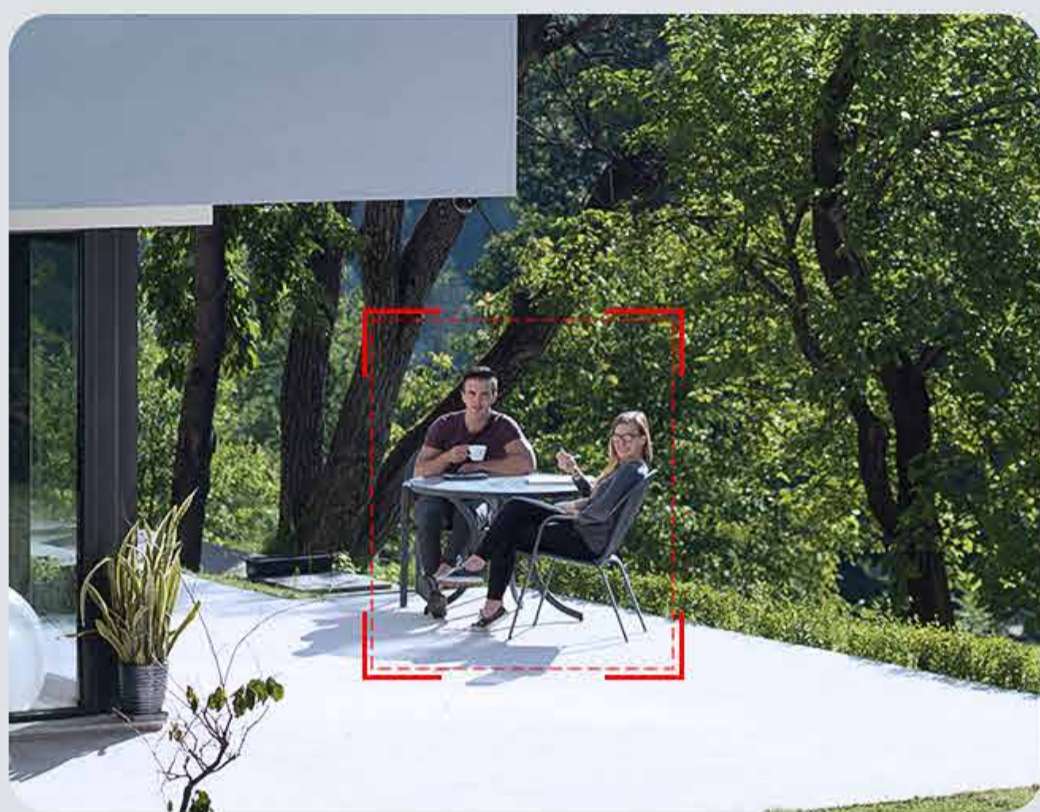

Spotlight Function

Black and White Night vision

Starlight Night Vision

Infrared LEDs Function

High-precision PIR Sensor Quick and Precise Triggering

When a moving object passes by it can be triggered to take the photo and video in 0.25 seconds and push it to the APP.

4X/10X Optical Zoom

Clear video recording both near and far positions

4X/10X Optical Zoom, monitoring far and near details. High resolution lens combined with telephoto lens, which can achieve 4–16mm zoom, it is suitable for residential, parking, supermarket and other scenes, taking into global monitoring and key area details.