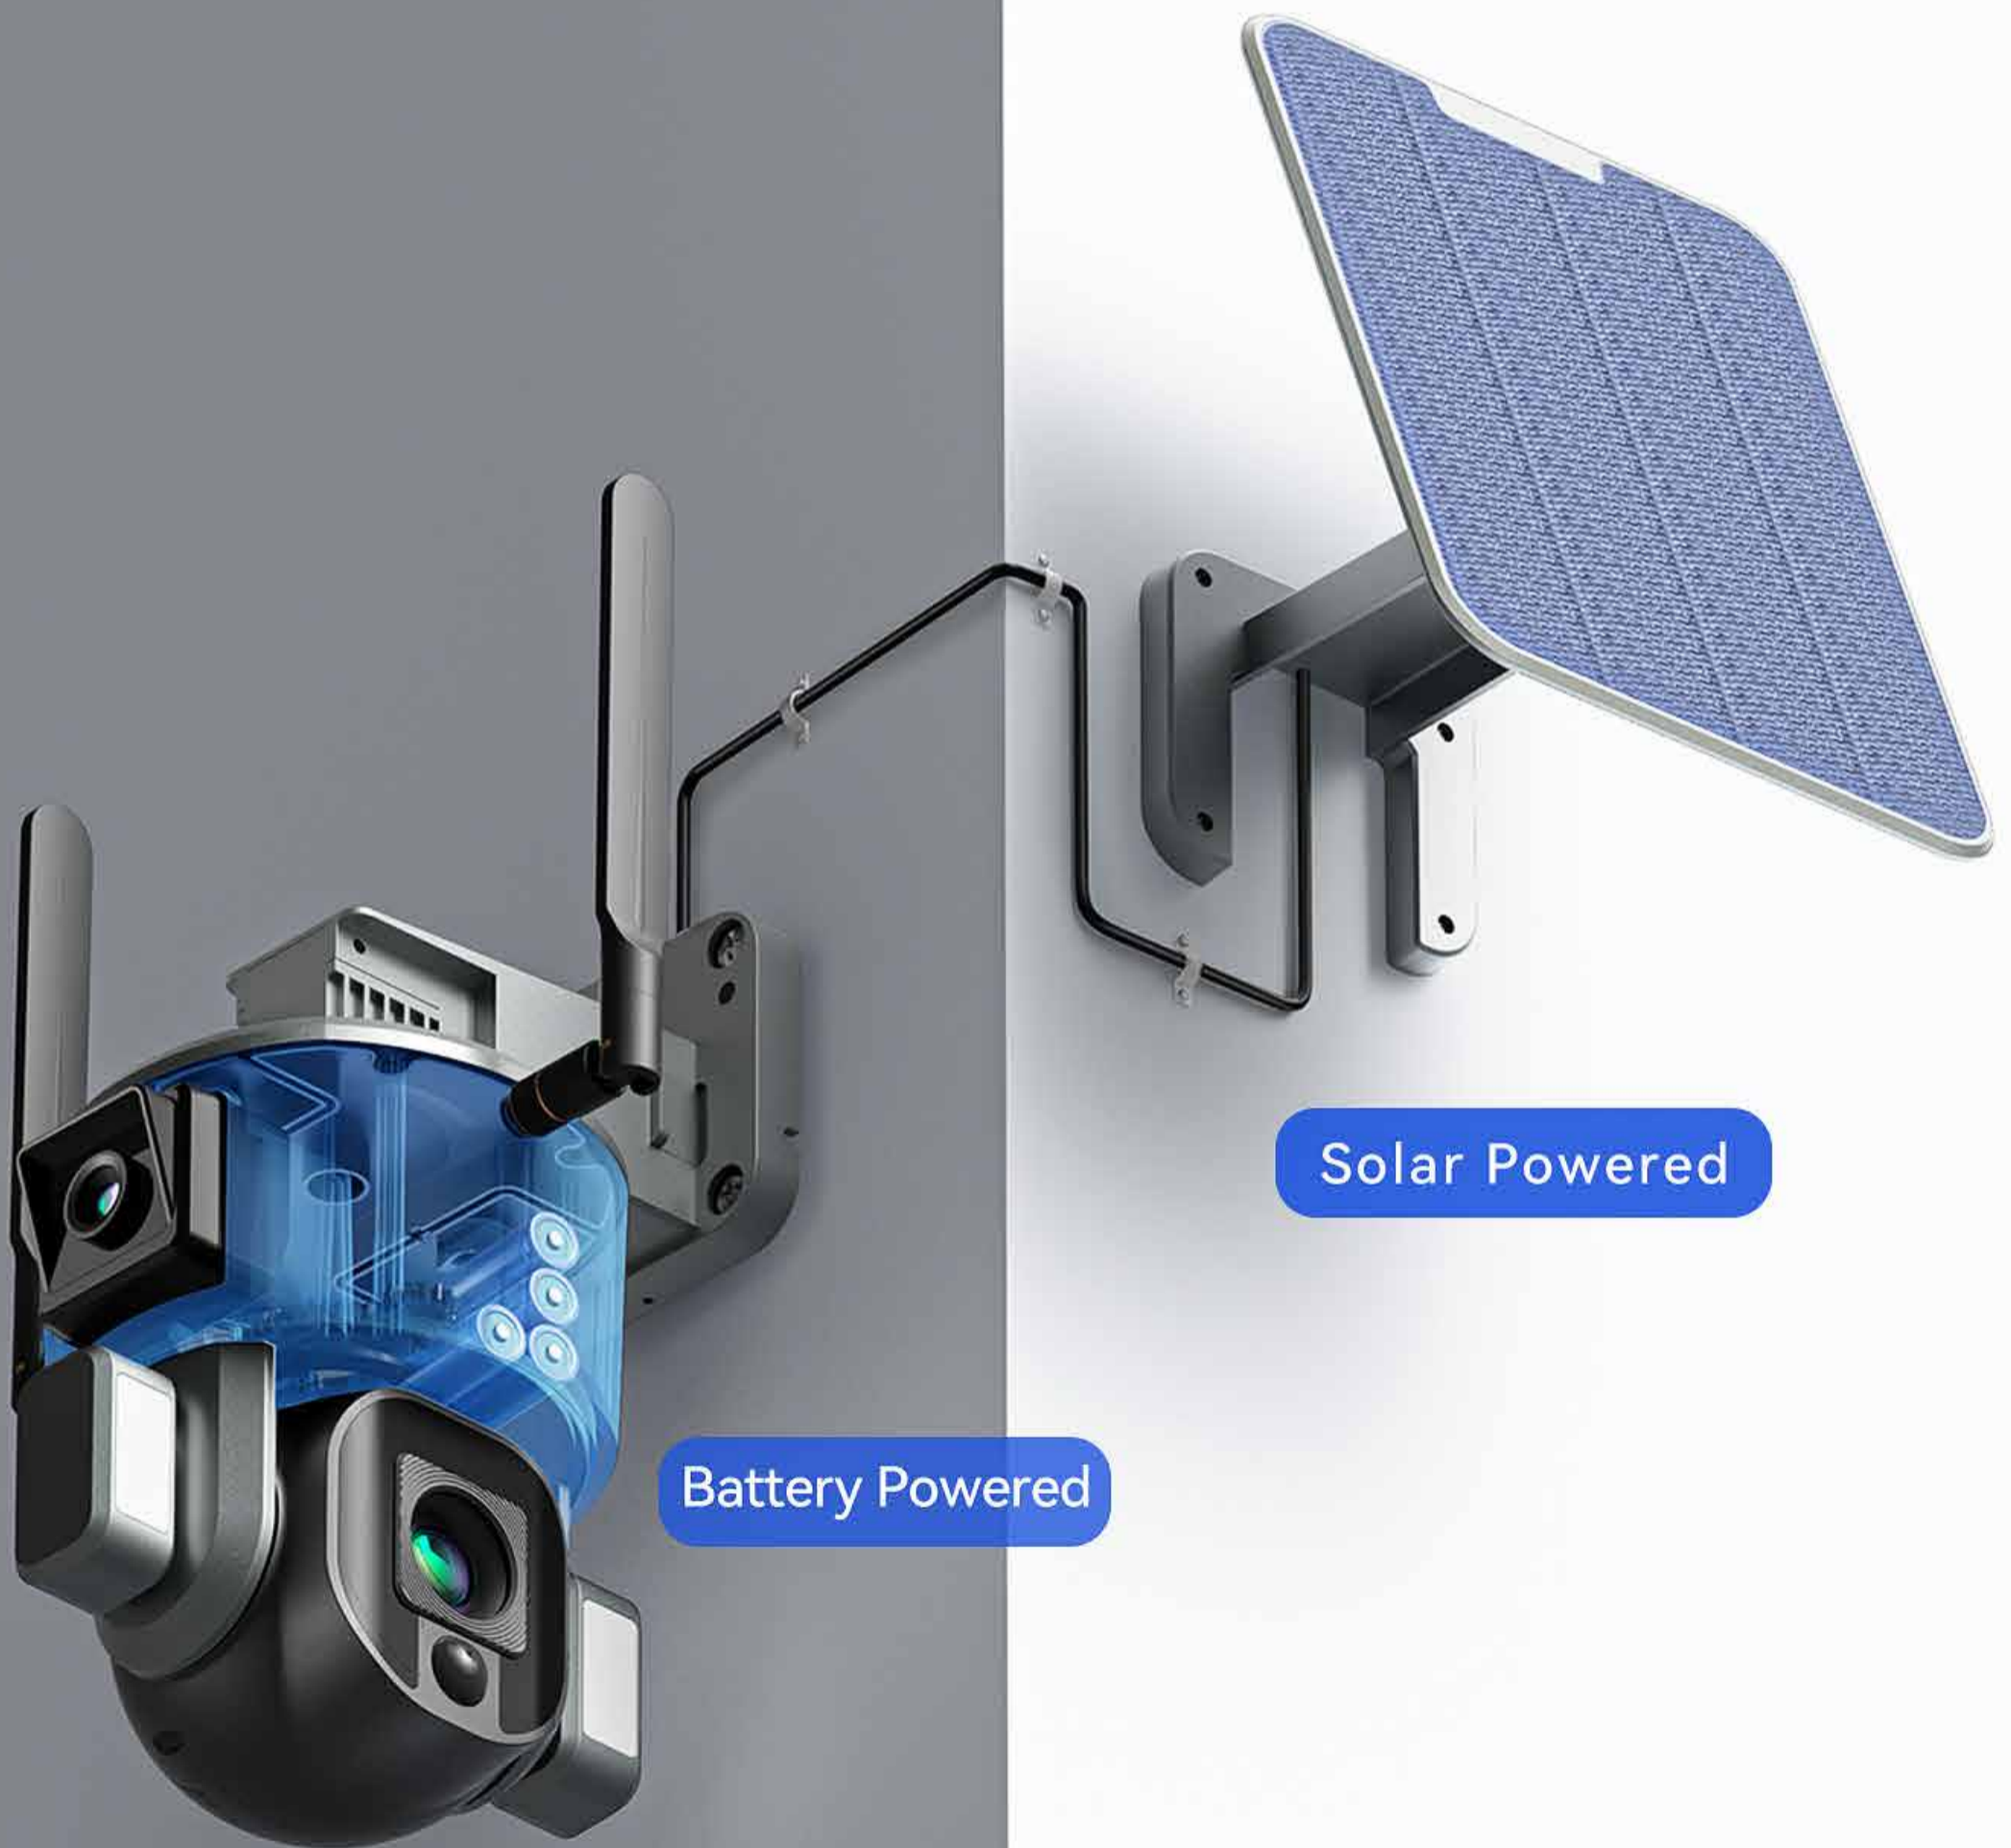

AI DUAL-LENS CAMERA

Dual Linkage Wire-Free

4K UHD

Dual Screen Preview

Local/Cloud storage

4X / 10X Optical Zoom

4K UHD

Double Spotlights

Cruise Detection

Starlight Night Vision

360° Viewing angle

Smart Security here, there, everywhere

By deploying global video transmission servers, our cameras allow you to monitor every corner of the property when you access your mobile phone anywhere in the world, and protect your home intelligently and safely.

100% Wire-Free, Place it Anywhere

5w solar panel with built-in 20000mAH rechargeable batteries to ensure the perpetual working for camera.

Dual Linkage, Intelligent Analysis

The wide-angle camera analyzes and positioning
The PTZ camera will automatically track and zoom

Dual-Cameras, Dual-View

Double cameras can view and control two displays at same time, Wide-angle camera is for global monitoring, the PTZ camera is for details monitoring.

Up & Down

Global & Details

Left & Right