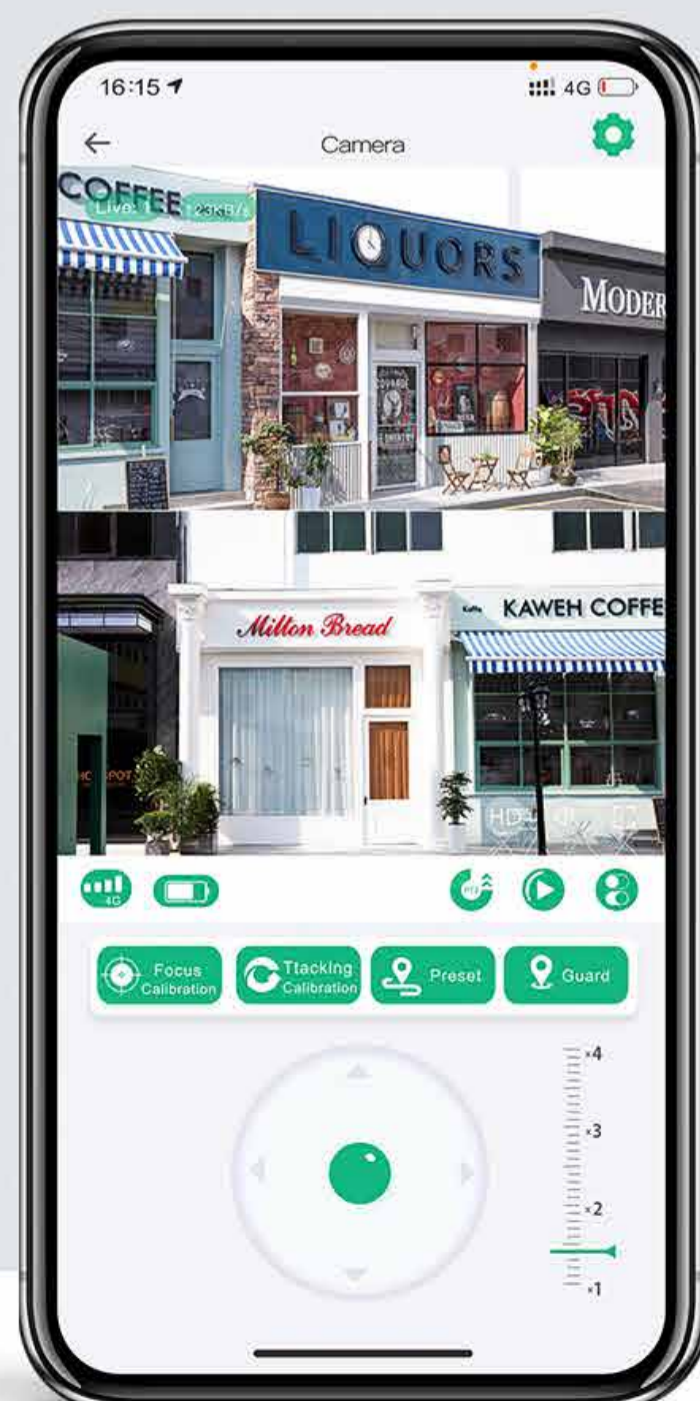

Cruise Detection

Starlight Night Vision

360° Viewing angle

Smart Security here, there, everywhere

By deploying global video transmission servers, our cameras allow you to monitor every corner of the property when you access your mobile phone anywhere in the world, and protect your home intelligently and safely.

100% Wire-Free, Place it Anywhere

5w solar panel with built-in 20000mAH rechargeable batteries to ensure the perpetual working for camera.

Dual Linkage, Intelligent Analysis

The wide-angle camera analyzes and positioning
The PTZ camera will automatically track and zoom

Dual-Cameras, Dual-View

Double cameras can view and control two displays at same time, Wide-angle camera is for global monitoring, the PTZ camera is for details monitoring.

Up & Down

Global & Details

Left & Right

4X/10X Optical Zoom

Clear video recording both near and far positions

4X/10X Optical Zoom, monitoring far and near details. High resolution lens combined with telephoto lens, which can achieve 4–16mm zoom, it is suitable for residential, parking, supermarket and other scenes, taking into global monitoring and key area details.