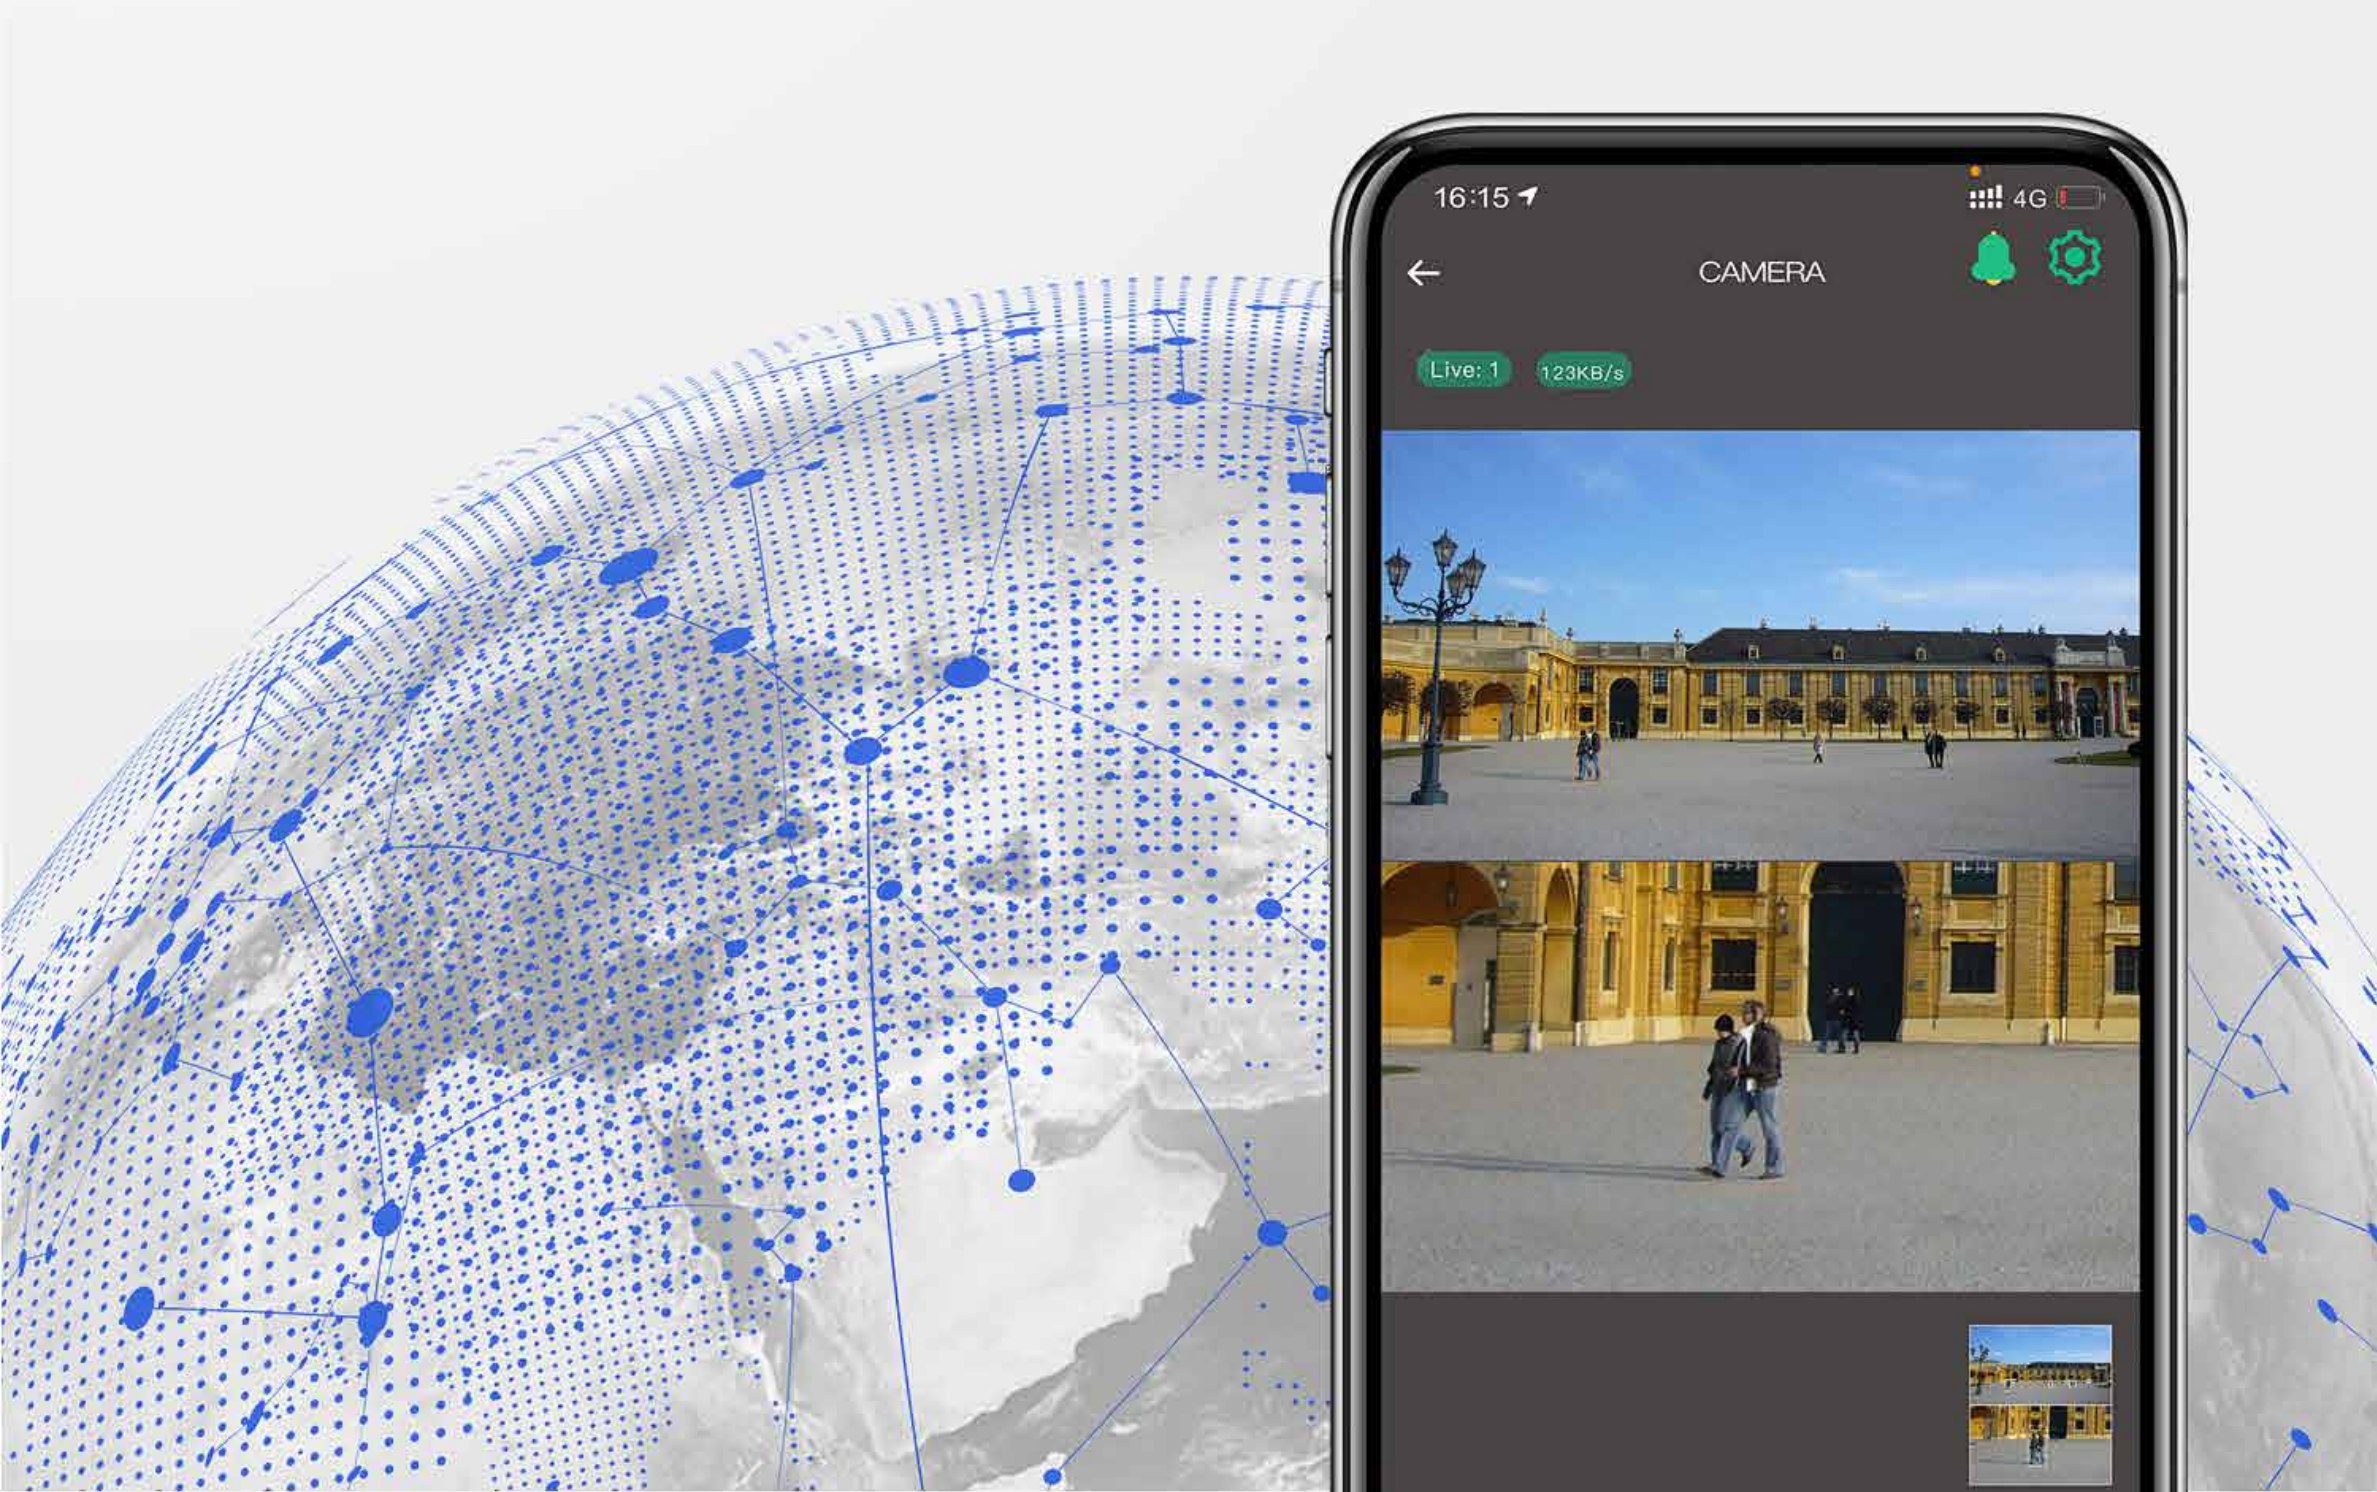

Cruise Detection

Starlight Night Vision

360° Viewing angle

Smart Security here, there, everywhere

By deploying global video transmission servers, our cameras allow you to monitor every corner of the property when you access your mobile phone anywhere in the world, and protect your home intelligently and safely.

100% Wire-Free, Place it Anywhere

5w solar panel with built-in 20000mAH rechargeable batteries to ensure the perpetual working for camera.

Dual Linkage, Intelligent Analysis

The wide-angle camera analyzes and positioning
The PTZ camera will automatically track and zoom

Dual-Cameras, Dual-View

Double cameras can view and control two displays at same time, Wide-angle camera is for global monitoring, the PTZ camera is for details monitoring.

Up & Down

Global & Details

Left & Right

4X/10X Optical Zoom

Clear video recording both near and far positions

4X/10X Optical Zoom, monitoring far and near details. High resolution lens combined with telephoto lens, which can achieve 4–16mm zoom, it is suitable for residential, parking, supermarket and other scenes, taking into global monitoring and key area details.