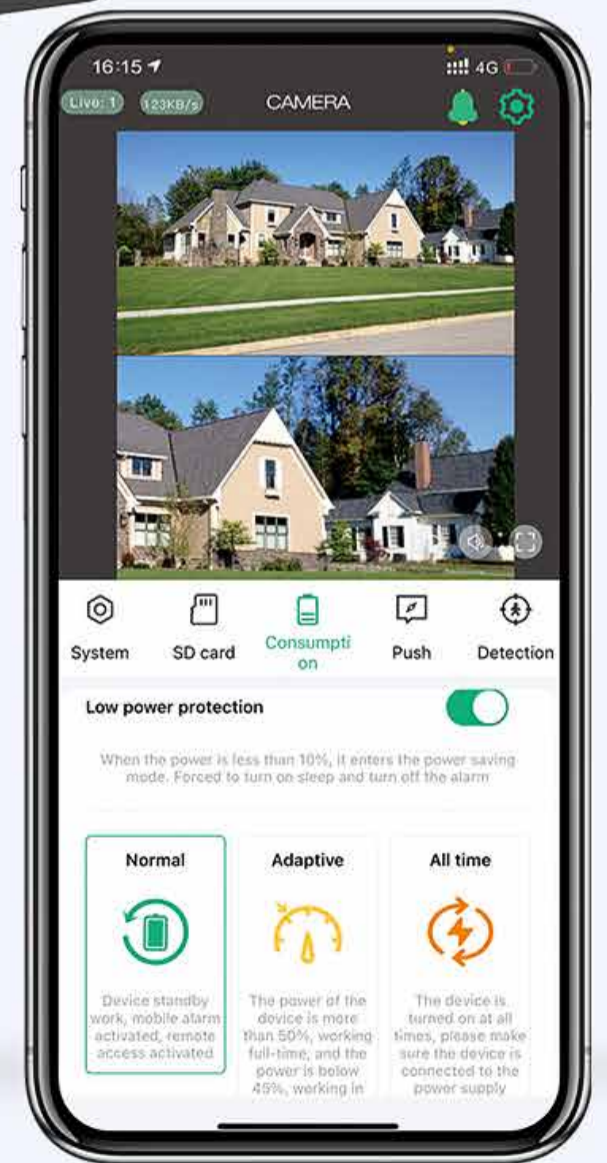

4G Version

Wireless, Worry Less
It's 4G Ready & Battery Powered!

No Network

No Power

Smart AI Intelligently Identify And Filter Out Invalid Motion Alerts

The camera analyzes the shapes of people, pets, car and vehicles thus sending you more accurate and meaningful alerts in real time sparing yourself the unnecessary alarms.

Human Tracking

Intelligent AI algorithm enables the camera to monitor all details

When the smart tracking mode is turned on, The shooting screen can be automatically tracked

Two-Way Audio

Built-in mic & speaker to listen in and talk back in real time

Smart Power Management System

Smart control

When the power is more than 50%, it will record at all time.
When the power is lower than 50%, it will trigger PIR and record.

4K Super HD Image Quality

Check what's happened with details captured